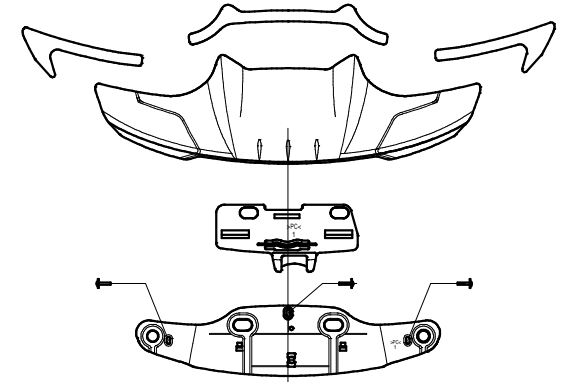

**Z-7**

*Spare Parts for Sale*

CWR-1 with Pin  
10 CWR1PN JIS

UPPER AIR INTAKE

70 120UP OS

FRONT AIR INTAKE

70 120FR OS

TOP AIR OUTLET

70 120TP OS

QR-E BASE SET

50 QRE JIS

BREATH GUARDE F  
80 BREF OS

LOWER AIR INTAKE

70 120LW OS

EAR PAD C  
60 ERPDC JIS

TYPE-E CENTER PAD  
60 ECEN JIS