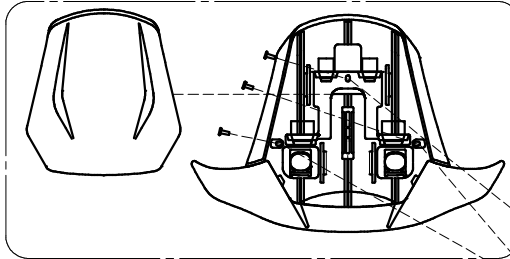

NEOTEC2

Spare Parts for Class C Repair

UPPER AIR INTAKE
70 NE02UP OS

TOP AIR OUTLET
70 NE02TP OS

CNS-3 with pin
10 CNS3PN JIS

QSV-1 SUN VISOR
10 QSV1 OS

FACE COVER SCREW SET
40 NE2SET JIS

BREATH GUARD F
80 BREF OS