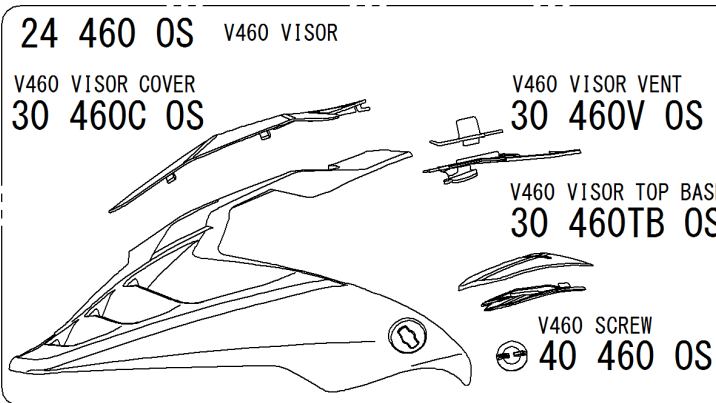

# HORNET ADV Spare Parts for Sale

CNS-2 WITH PIN  
10 CNS2PN OS  
10 PE302 CLEA JIS

24 460 OS V460 VISOR

V460 VISOR COVER  
30 460C OS

V460 VISOR VENT  
30 460V OS

V460 VISOR TOP BASE  
30 460TB OS

V460 SCREW  
40 460 OS