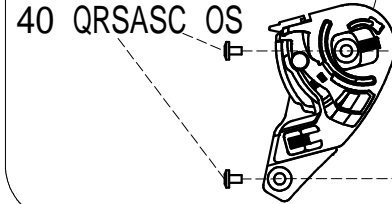

J-Cruise II

Spare Parts for Sale

UPPER AIR INTAKE
70 JC2UP OS

TOP OUTLET
70 JC2TOP OS

CJ-2 BASE SET2
50 CJ2BS2 JIS

CJ-2 WITH PIN
10 CJ2P JIS

CJ-2 BASE PLATE2
50 CJ2BP2 OS

QRSA SCREW
40 QRSASC OS