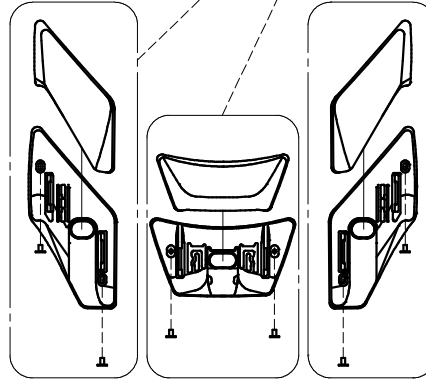

J-Cruise II

Spare Parts for Sale

UPPER AIR INTAKE
70 JC2UP OS

TOP OUTLET
70 JC2TOP OS

CJ-2 BASE SET2
50 CJ2BS2 JIS

CJ-2 WITH PIN
10 CJ2P JIS

CJ-2 BASE PLATE2
50 CJ2BP2 OS

QRSA SCREW
40 QRSASC OS

BATTERY SPACE COVER
30 NE2BSC JIS

TYPE-N CENTER PAD
60 NCEN JIS

INTERCOM BASE COVER
30 NE2IBC JIS

EAR PAD C
60 ERPDC JIS

CHINSTRAP COVER
60 JC2CSC JIS

PINLOCK EVO DKS105 CLEAR
10 PE105 CLEA JIS

TYPE-O CHEEK PAD
60 OCHE JIS